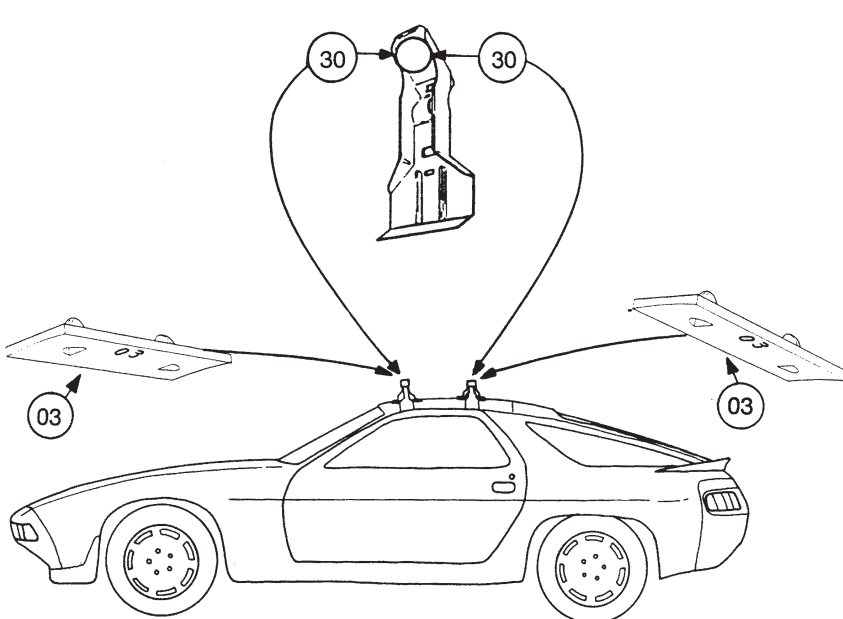

Thule System Kit 034

PORSCHE 924, 944

PORSCHE 928

GB ATTENTION!

We recommend use of the THULE short roof line adaptor (SRA) part no. 1061-000-2. Designed exclusively for the THULE 1061 system to maximise carrying capacity and versatility by spreading the bars equally so that loads such as sailboards, bicycles and small craft can be secured easily. Ask your THULE dealer for more details.